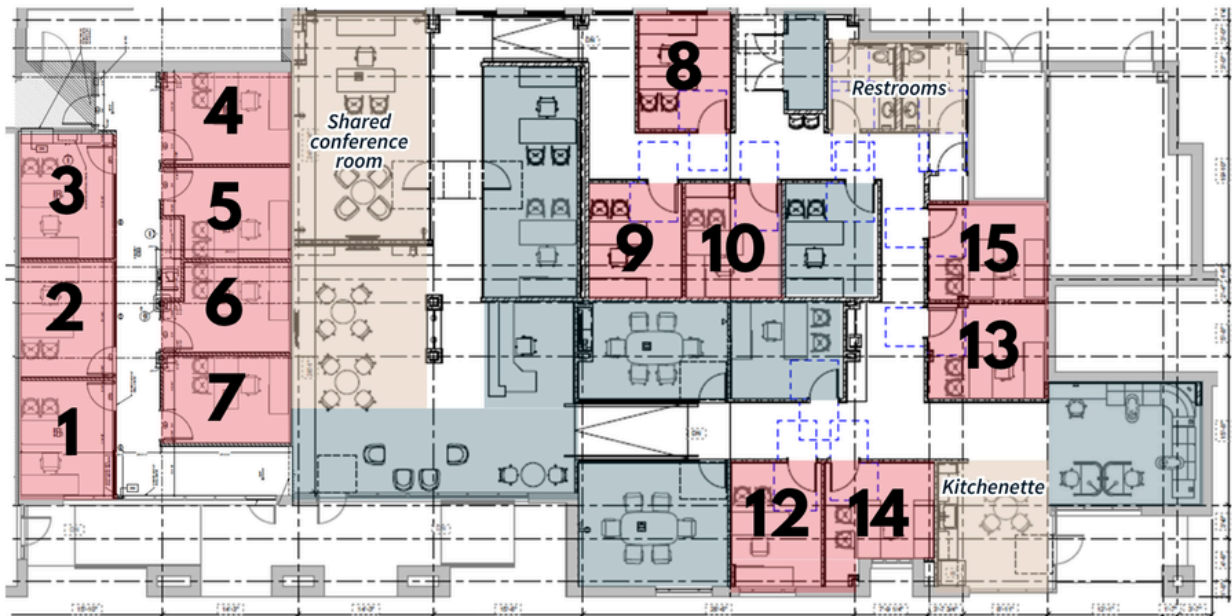

**Contact the Chamber for more information:
(515) 964-0685 | info@ankeny.org**

EXECUTIVE SUITES

Floorplan

Executive suites

Ankeny Area Chamber of Commerce Office

Executive suites will share conference room, kitchenette, and restrooms with the Chamber of Commerce *reserved on a first-come, first-serve hourly basis.*